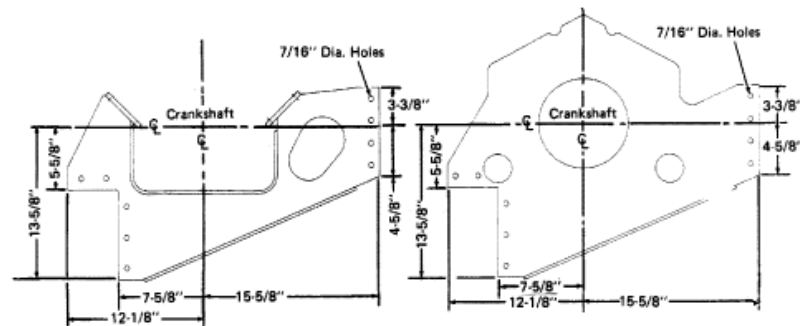

**Mounting Hardware**

10-86518 Screw (6)  
 12-20553 Washer (6)

**FRONT MOUNT  
 49865**

**REAR MOUNT  
 49866**

**STAGGERED ENGINE (STARBOARD)**

**FRONT MOUNT  
 88665**

**REAR MOUNT  
 49866**

**STAGGERED ENGINE (PORT)**

**Parts List**

Ref	Class	Part	Description	Qty	Comment	Footnote
-	10	86518	SCREW	6		
-	12	20553	WASHER	6		
-		49865	FRONT MOUNT		STAGGERED ENGINE(STARBOARD)	
-		49866	REAR MOUNT		STAGGERED ENGINE(STARBOARD)	
-		88665	FRONT MOUNT		STAGGERED ENGINE(PORT)	
-		49866	REAR MOUNT		STAGGERED ENGINE(PORT)	