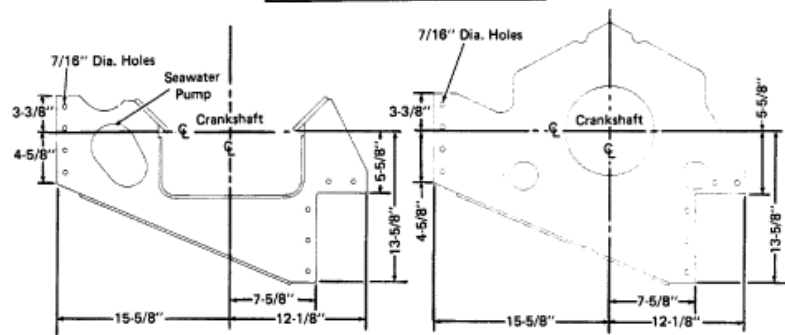

**Mounting Hardware**

10-86518 Screw (6)  
 12-20553 Washer (6)

**FRONT MOUNT  
 49865**

**REAR MOUNT  
 49866**

**STAGGERED ENGINE (STARBOARD)**

**FRONT MOUNT  
 88665**

**REAR MOUNT  
 49866**

**STAGGERED ENGINE (PORT)**

**Parts List**

Ref	Class	Part	Description	Qty	Comment	Footnote
-	10	86518	SCREW	6		
-	12	20553	WASHER	6		
-		49865	FRONT MOUNT		STAGGERED ENGINE(STARBOARD)	
-		49866	REAR MOUNT		STAGGERED ENGINE(STARBOARD)	
-		88665	FRONT MOUNT		STAGGERED ENGINE(PORT)	
-		49866	REAR MOUNT		STAGGERED ENGINE(PORT)	